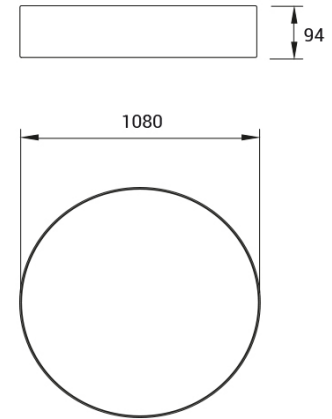

BEN MAXI IP40 PG

Frosted Acryl-Satiné impact resistant.

CODE		FLUX	SIZE	CERTIFICATIONS
10PG185K3	185W 3000K	22711lm	Ø 1080mm	  

Optics

PG diffuser with frosted Acryl-Satiné and impact resistant diffuser UGR<22.