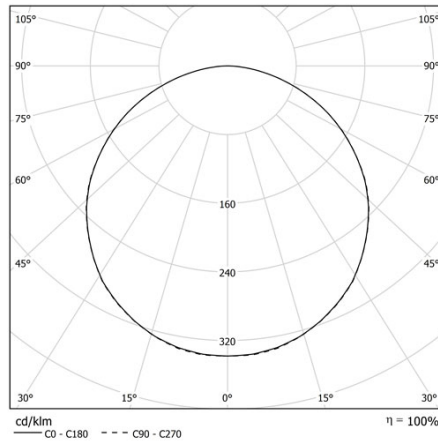

BEN MAXI IP40 PG

Frosted Acryl-Satiné impact resistant.

CODE		FLUX	SIZE	CERTIFICATIONS
10PG185K3	185W 3000K	22711lm	Ø 1080mm	  

Optics

PG diffuser with frosted Acryl-Satiné and impact resistant diffuser UGR<22.