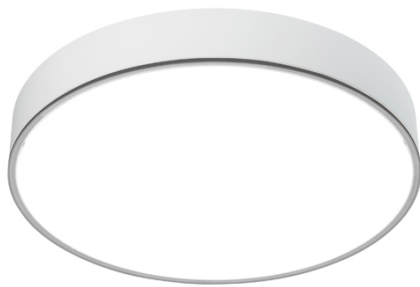

BEN MAXI IP40 PG

Frosted Acryl-Satiné impact resistant.

CODE		FLUX	SIZE	CERTIFICATIONS
10PG185K3	185W 3000K	22711lm	Ø 1080mm	  

Optics

PG diffuser with frosted Acryl-Satiné and impact resistant diffuser UGR<22.

Specifications

Integrated driver;
CRI>90;
Mac Adams 3;
Life Time: L80/B10 >50.000h;
5 years complete warranty;
Eye safety: RG0/RG1 in accordance with EN62471:2009

Body

Spun aluminum with epoxy powder coating.